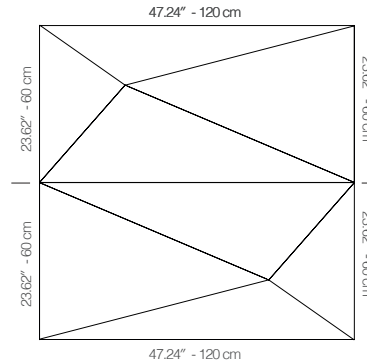

WPIRANA1AALBY

WHITE LACQUER

47.24" x 23.62" (120 x 60 cm) panels come in sets of two. 23.62" x 23.62" (60 x 60 cm) panels come in sets of four. The number of panels per box is the minimum suggested amount to create the design envisioned by Mikodam.

CEILING APPLICATION

DIMENSIONS

X : 23.62" - 60 cm

Y : 47.24" - 120 cm

D : 3.25" - 8.3

W : 21.2 lbs - 9.6 kg

*Perforated surface options with two different diameters are available.

Rail depth is not included in the measurements.
(Depth of rail: 1" - 2.5 cm)